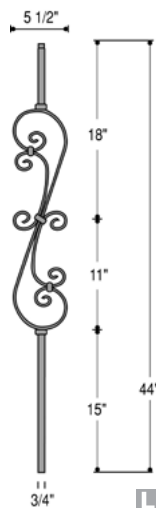

Medallion Balusters have 1/2" square tops.

2930 / M401
Only BLK

2931 / M402
Only BLK

2932 / M408
Only BLK

2933 / M411
Only BLK

IRON

Mega

2850
MEGA-1TW
No AN

2851
MEGA-2TW
No AN

2852
MEGA-1BASK
No AN

2853
MEGA-2BASK
No AN

2855
MEGA-PLA
No AN

2856
MEGA-1KNUC
No AN

Shown: 2852 Baluster, 2853 Baluster, 2392 Flat Shoe.

2857
MEGA-2KNUC
No AN

2881
MEGA-601
No AN

2885
MEGA-501
No AN

Belly

Belly Balusters have 1/2" square tops.

2986
PLA40-BLY
No AN

2987
ITW40-BLY
No AN

2988
1BASK40-BLY
No AN

Knee Wall

Shown: 2685 Knee Wall Scroll, 2555 Baluster, 2350 Rake Collar.