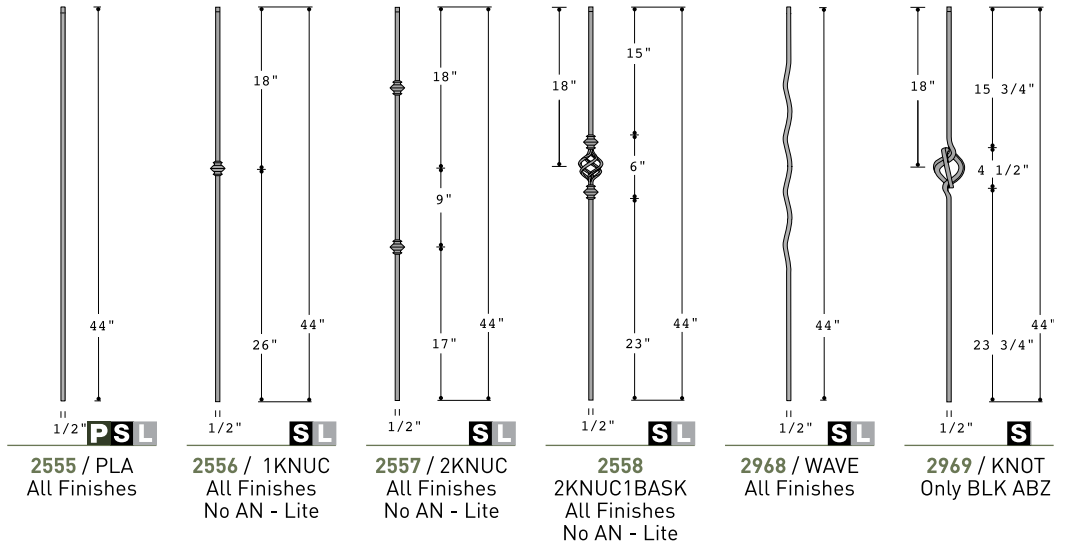

Twist & Basket

Versatile

Ribbon