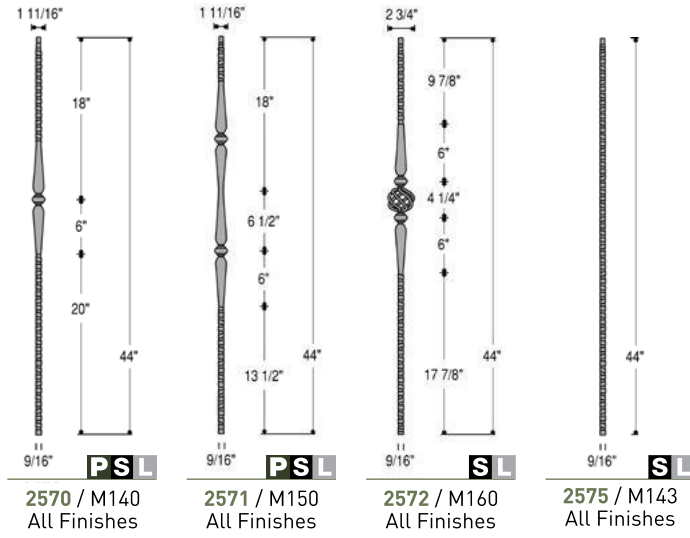

Round 9/16"

Twist & Basket

Versatile

Ribbon

Gothic

IRON

Scroll

Iron Collection

Medallion Balusters have 1/2" square tops.

2930 / M401
Only BLK

2931 / M402
Only BLK

2932 / M408
Only BLK

2933 / M411
Only BLK

IRON

Mega

2850
MEGA-1TW
No AN