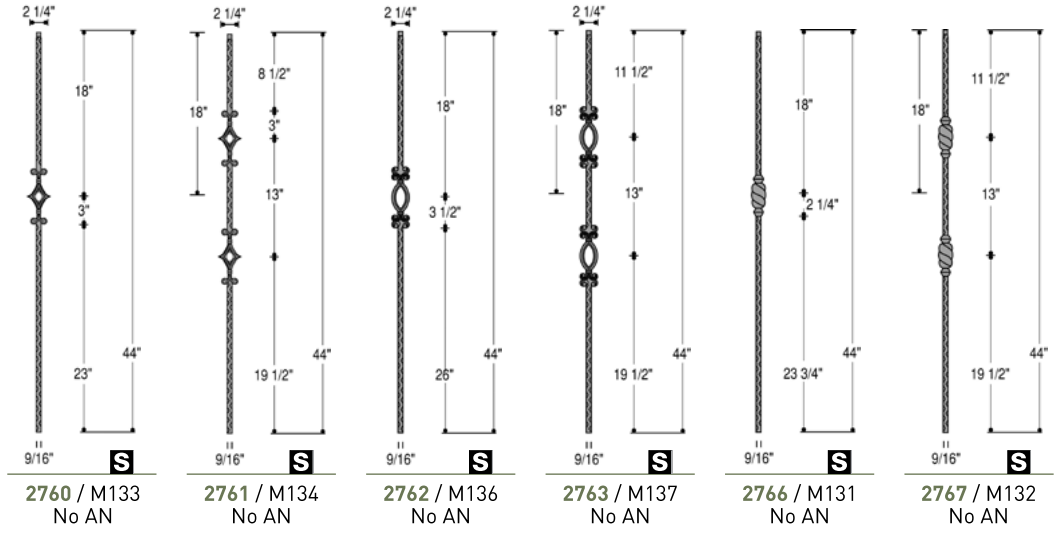

S **SOLID:** A traditional FORGED construction

L **LITE IRON:** HOLLOW CORE design reduces weight while maintaining strength.

P **Matte Phosphate** availability

Wood Species

Alder

Beech

Cherry

Maple

Oak

Poplar

Selected Primed Newels and Balusters available.

Mediterranean

Venetian 5/8" Round

Shown: Detail 2598 Baluster

IRON

Round 1/2"