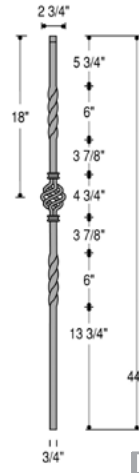

Medallion Balusters have 1/2" square tops.

2930 / M401
Only BLK

2931 / M402
Only BLK

2932 / M408
Only BLK

2933 / M411
Only BLK

IRON

Mega

2850
MEGA-1TW
No AN

2851
MEGA-2TW
No AN

2852
MEGA-1BASK
No AN

2853
MEGA-2BASK
No AN

2855
MEGA-PLA
No AN

2856
MEGA-1KNUC
No AN

Shown: 2852 Baluster, 2853 Baluster, 2392 Flat Shoe.

2857
MEGA-2KNUC
No AN

2881
MEGA-601
No AN

2885
MEGA-501
No AN

Belly

Belly Balusters have 1/2" square tops.

2986
PLA40-BLY
No AN

2987
ITW40-BLY
No AN

2988
1BASK40-BLY
No AN

Knee Wall

Shown: 2685 Knee Wall Scroll, 2555 Baluster, 2350 Rake Collar.