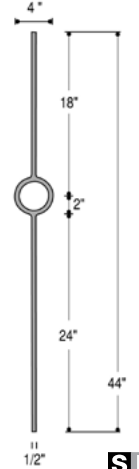

P Matte Phosphate **S** Solid Iron **L** Lite Iron

Medallion

4" Medallions for use in Medallion Balusters

2920 / ME03
Only BLK

2921 / US05
Only BLK

2922 / ME08
Only BLK

2923 / ME07
Only BLK

2924 / ME07PB
Only BRASS Finish

Medallion Balusters have 1/2" square tops.

2930 / M401
Only BLK

2931 / M402
Only BLK

2932 / M408
Only BLK

2933 / M411
Only BLK

IRON

Mega

2850
MEGA-1TW
No AN

2885
MEGA-501
No AN

Belly

Belly Balusters have 1/2" square tops.

2986
PLA40-BLY
No AN

2987
ITW40-BLY
No AN

2988
1BASK40-BLY
No AN

Knee Wall

Shown: 2685 Knee Wall Scroll, 2555 Baluster, 2350 Rake Collar.