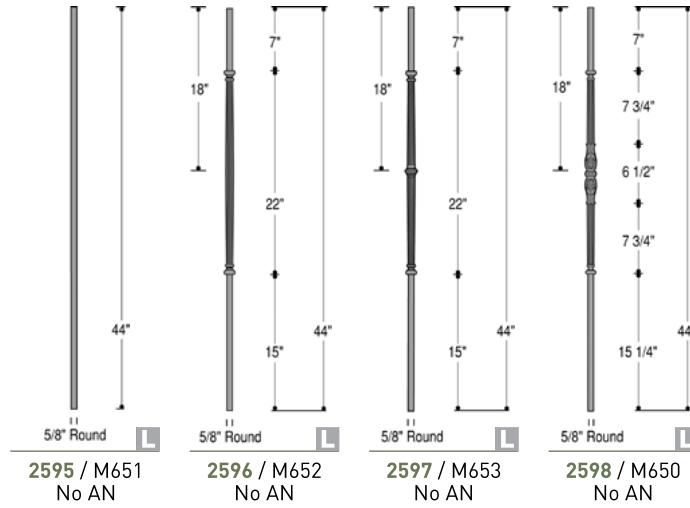

Oak

Poplar

Selected Primed Newels and Balusters available.

Mediterranean

Venetian 5/8" Round

Shown: Detail 2598 Baluster

IRON

Round 1/2"