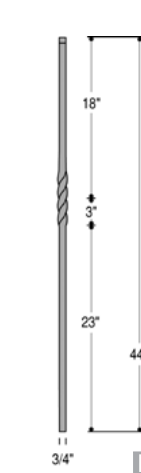

Medallion Balusters have 1/2" square tops.

2930 / M401
Only BLK

2931 / M402
Only BLK

2932 / M408
Only BLK

2933 / M411
Only BLK

IRON

Mega

2850
MEGA-1TW
No AN