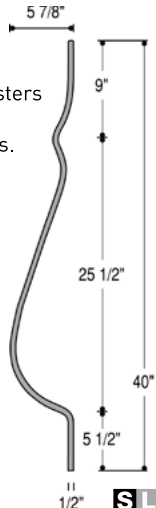

Medallion Balusters have 1/2" square tops.

2930 / M401
Only BLK

2931 / M402
Only BLK

2932 / M408
Only BLK

2933 / M411
Only BLK

IRON

Mega

2850
MEGA-1TW
No AN

2851
MEGA-2TW
No AN

2852
MEGA-1BASK
No AN

2853
MEGA-2BASK
No AN

2855
MEGA-PLA
No AN

2856
MEGA-1KNUC
No AN

Shown: 2852 Baluster, 2853 Baluster, 2392 Flat Shoe.

2857
MEGA-2KNUC
No AN

2881
MEGA-601
No AN

2885
MEGA-501
No AN

Belly

Belly Balusters have 1/2" square tops.

2986
PLA40-BLY
No AN

2987
ITW40-BLY
No AN

2988
1BASK40-BLY
No AN

Knee Wall

Shown: 2685 Knee Wall Scroll, 2555 Baluster, 2350 Rake Collar.