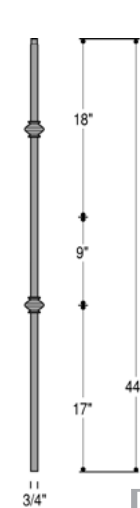

Medallion Balusters have 1/2" square tops.

2930 / M401
Only BLK

2931 / M402
Only BLK

2932 / M408
Only BLK

2933 / M411
Only BLK

IRON

Mega

2850
MEGA-1TW
No AN

2851
MEGA-2TW
No AN

2852
MEGA-1BASK
No AN

2853
MEGA-2BASK
No AN

2855
MEGA-PLA
No AN

2856
MEGA-1KNUC
No AN

Shown: 2852 Baluster, 2853 Baluster, 2392 Flat Shoe.

2857
MEGA-2KNUC
No AN

2881
MEGA-601
No AN

2885
MEGA-501
No AN

Belly

Belly Balusters have 1/2" square tops.

2986
PLA40-BLY
No AN

2987
ITW40-BLY
No AN

2988
1BASK40-BLY
No AN

Knee Wall

Shown: 2685 Knee Wall Scroll, 2555 Baluster, 2350 Rake Collar.