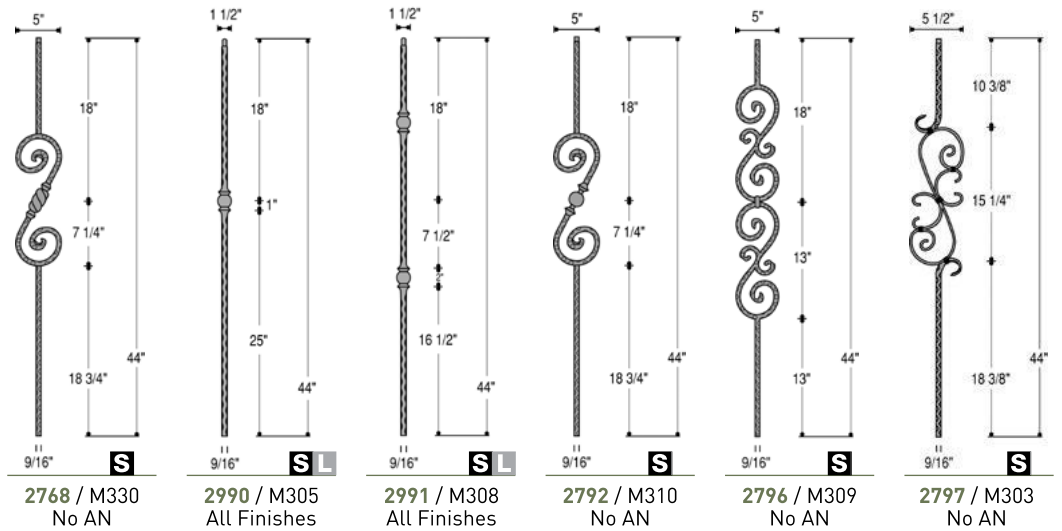

S **SOLID:** A traditional FORGED construction

L **LITE IRON:** HOLLOW CORE design reduces weight while maintaining strength.

P **Matte Phosphate** availability

Wood Species

Alder

Beech

Cherry

Maple

Oak

Poplar

Selected Primed Newels and Balusters available.

Mediterranean

Venetian 5/8" Round

Shown: Detail 2598 Baluster

IRON

Round 1/2"

Medallion Balusters have 1/2" square tops.

2930 / M401
Only BLK

2931 / M402
Only BLK

2932 / M408
Only BLK

2933 / M411
Only BLK

IRON

Mega

2850
MEGA-1TW
No AN