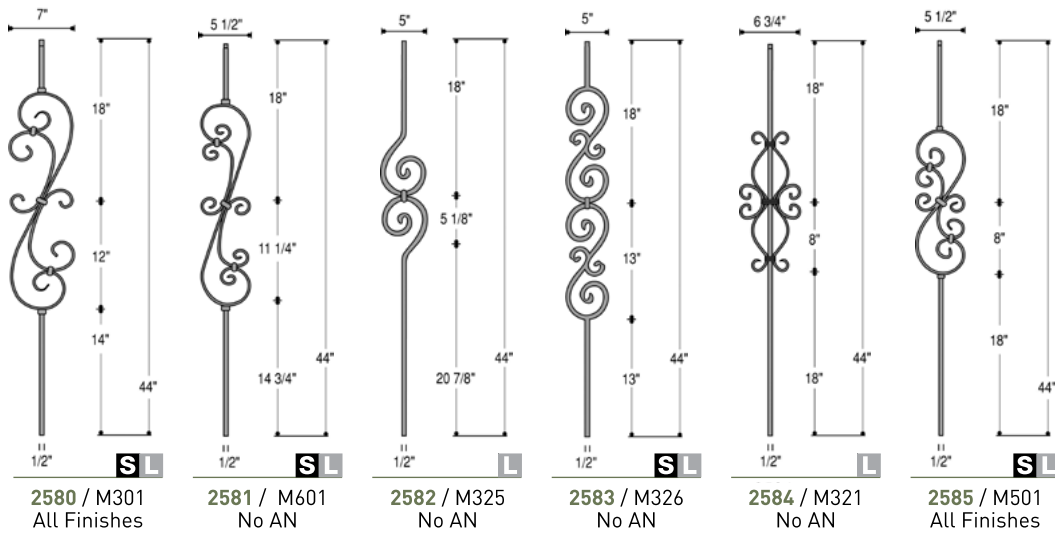

Round 9/16"

Twist & Basket

Versatile

Ribbon

Gothic

IRON

Scroll

Iron Collection

P Matte Phosphate **S** Solid Iron **L** Lite Iron

Medallion

4" Medallions for use in Medallion Balusters

2920 / ME03
Only BLK

2921 / US05
Only BLK

2922 / ME08
Only BLK

2923 / ME07
Only BLK

2924 / ME07PB
Only BRASS Finish

Medallion Balusters have 1/2" square tops.

2930 / M401
Only BLK

2931 / M402
Only BLK

2932 / M408
Only BLK

2933 / M411
Only BLK

IRON

Mega

2850
MEGA-1TW
No AN