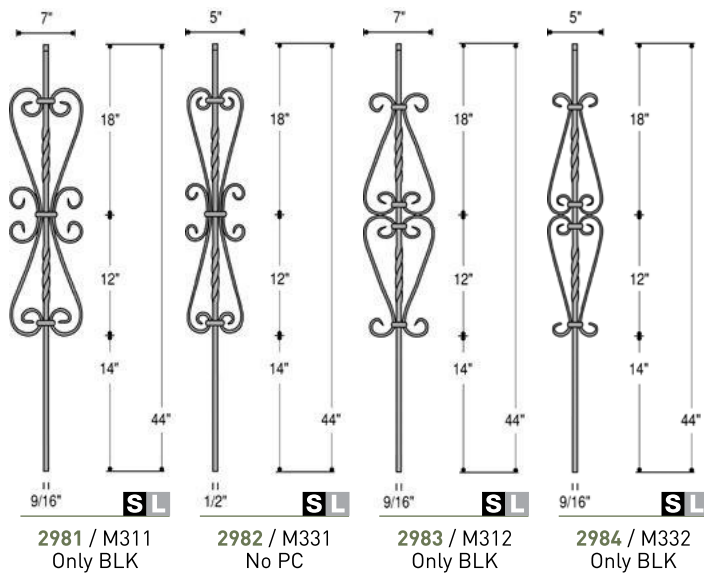

Round 9/16"

Twist & Basket

Versatile

Ribbon

Gothic

IRON

Scroll

Iron Collection

Medallion Balusters have 1/2" square tops.

2930 / M401
Only BLK

2931 / M402
Only BLK

2932 / M408
Only BLK

2933 / M411
Only BLK

IRON

Mega

2850
MEGA-1TW
No AN