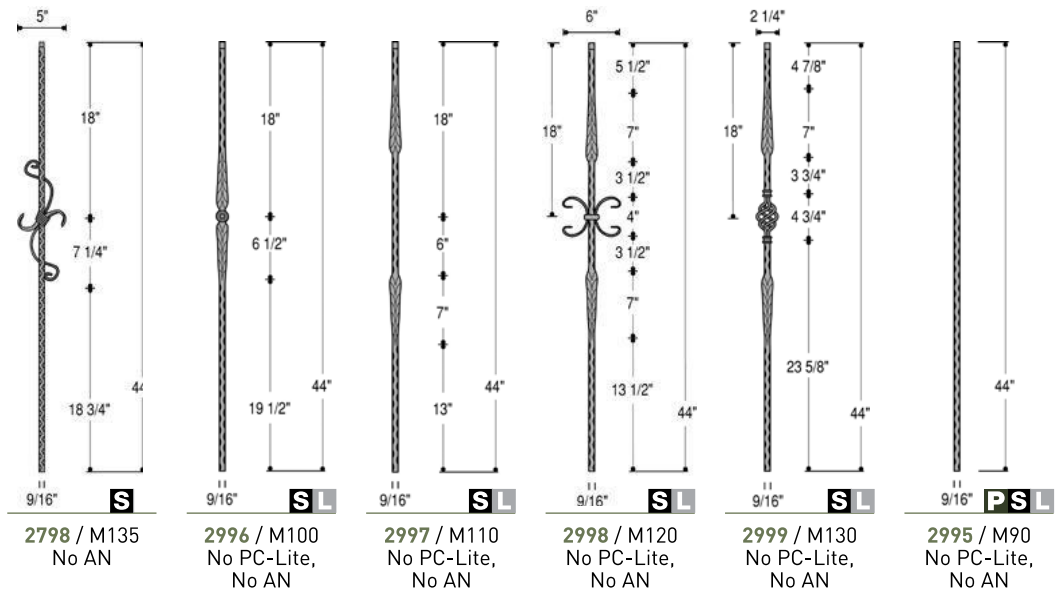

Mediterranean