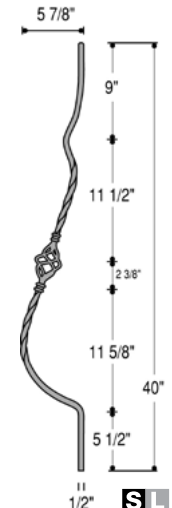

Medallion Balusters have 1/2" square tops.

2930 / M401
Only BLK

2931 / M402
Only BLK

2932 / M408
Only BLK

2933 / M411
Only BLK

IRON

Mega

2850
MEGA-1TW
No AN

2851
MEGA-2TW
No AN

2852
MEGA-1BASK
No AN

2853
MEGA-2BASK
No AN

2855
MEGA-PLA
No AN

2856
MEGA-1KNUC
No AN

Shown: 2852 Baluster, 2853 Baluster, 2392 Flat Shoe.

2857
MEGA-2KNUC
No AN

2881
MEGA-601
No AN

2885
MEGA-501
No AN

Belly

Belly Balusters have 1/2" square tops.

2986
PLA40-BLY
No AN

2987
ITW40-BLY
No AN

2988
1BASK40-BLY
No AN

Knee Wall

Shown: 2685 Knee Wall Scroll, 2555 Baluster, 2350 Rake Collar.

2650
KW14-1TW
Only SAT, PC, ORB

2651
KW14-2TW
Only SAT, PC, ORB

2652
KW14-1BASK
Only SAT, PC, ORB

2653
KW14-2BASK
Only SAT, PC, ORB

2685
KW14-M501
Only SAT, PC, ORB

Decorative Panels

Decorative Panels have 1/2" Square Tops