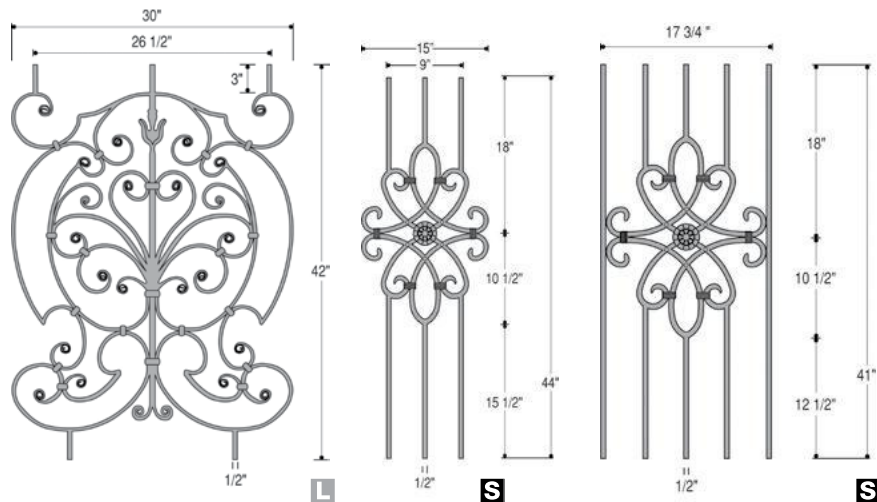

2885
MEGA-501
No AN

Belly

Belly Balusters have 1/2" square tops.

2986
PLA40-BLY
No AN

2987
ITW40-BLY
No AN

2988
1BASK40-BLY
No AN

Knee Wall

Shown: 2685 Knee Wall Scroll, 2555 Baluster, 2350 Rake Collar.

2650
KW14-1TW
Only SAT, PC, ORB

2651
KW14-2TW
Only SAT, PC, ORB

2652
KW14-1BASK
Only SAT, PC, ORB

2653
KW14-2BASK
Only SAT, PC, ORB

2685
KW14-M501
Only SAT, PC, ORB

Decorative Panels

Decorative Panels have 1/2" Square Tops