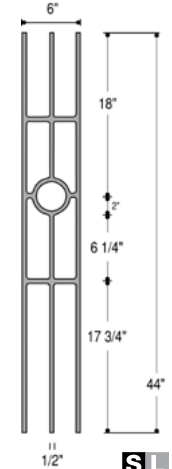

Medallion Balusters have 1/2" square tops.

2930 / M401
Only BLK

2931 / M402
Only BLK

2932 / M408
Only BLK

2933 / M411
Only BLK

IRON

Mega

2850
MEGA-1TW
No AN