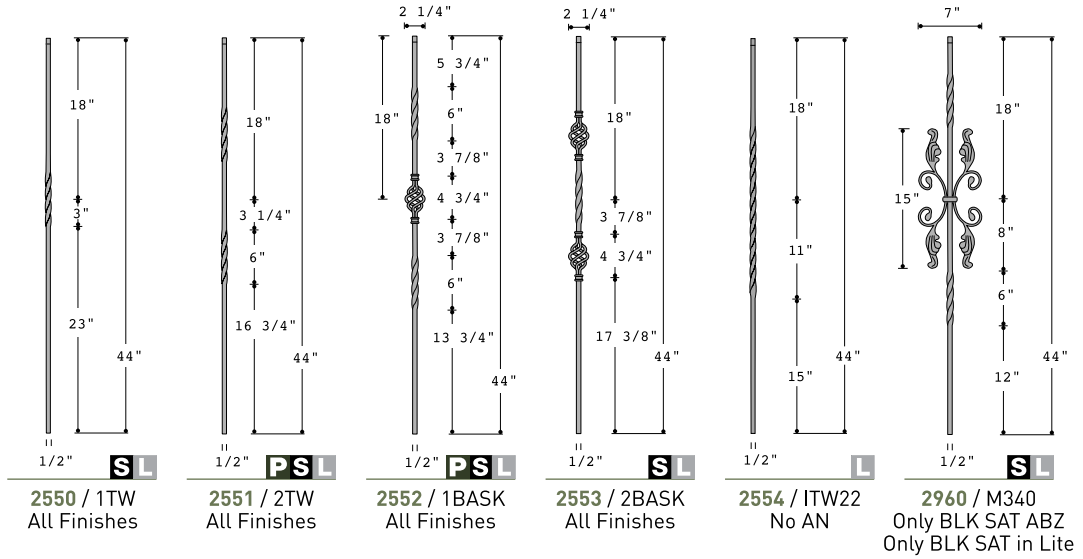

Twist & Basket