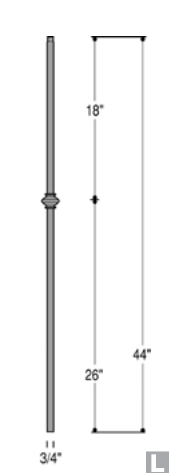

Medallion Balusters have 1/2" square tops.

2930 / M401
Only BLK

2931 / M402
Only BLK

2932 / M408
Only BLK

2933 / M411
Only BLK

IRON

Mega

2850
MEGA-1TW
No AN

2851
MEGA-2TW
No AN

2852
MEGA-1BASK
No AN

2853
MEGA-2BASK
No AN

2855
MEGA-PLA
No AN

2856
MEGA-1KNUC
No AN

Shown: 2852 Baluster, 2853 Baluster, 2392 Flat Shoe.

2857
MEGA-2KNUC
No AN

2881
MEGA-601
No AN

2885
MEGA-501
No AN

Belly

Belly Balusters have 1/2" square tops.

2986
PLA40-BLY
No AN

2987
ITW40-BLY
No AN

2988
1BASK40-BLY
No AN

Knee Wall

Shown: 2685 Knee Wall Scroll, 2555 Baluster, 2350 Rake Collar.