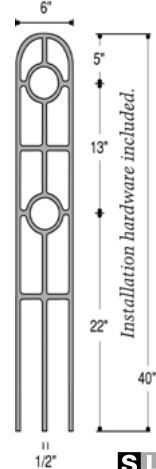

P Matte Phosphate **S** Solid Iron **L** Lite Iron

Medallion

4" Medallions for use in Medallion Balusters

2920 / ME03
Only BLK

2921 / US05
Only BLK

2922 / ME08
Only BLK

2923 / ME07
Only BLK

2924 / ME07PB
Only BRASS Finish

Medallion Balusters have 1/2" square tops.

2930 / M401
Only BLK

2931 / M402
Only BLK

2932 / M408
Only BLK

2933 / M411
Only BLK

IRON

Mega

2850
MEGA-1TW
No AN