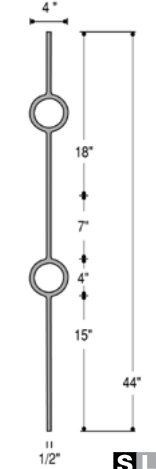

P Matte Phosphate **S** Solid Iron **L** Lite Iron

Medallion

4" Medallions for use in Medallion Balusters

2920 / ME03
Only BLK

2921 / US05
Only BLK

2922 / ME08
Only BLK

2923 / ME07
Only BLK

2924 / ME07PB
Only BRASS Finish

Medallion Balusters have 1/2" square tops.

2930 / M401
Only BLK

2931 / M402
Only BLK

2932 / M408
Only BLK

2933 / M411
Only BLK

IRON

Mega

2850
MEGA-1TW
No AN