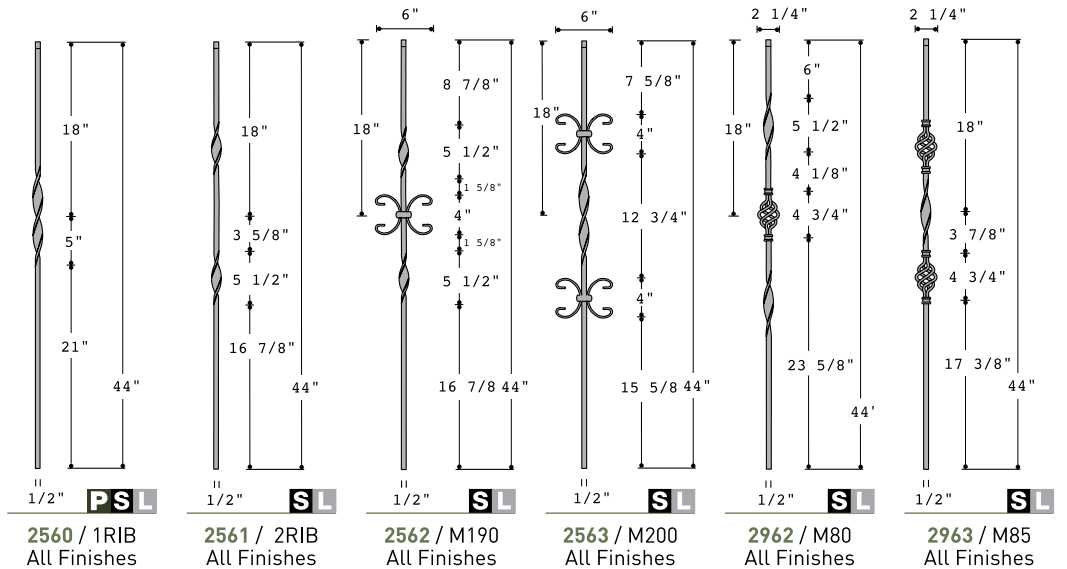

Round 9/16"

Twist & Basket

Versatile

Ribbon

Gothic

IRON

Scroll

Iron Collection

Medallion Balusters have 1/2" square tops.

2930 / M401
Only BLK

2931 / M402
Only BLK

2932 / M408
Only BLK

2933 / M411
Only BLK

IRON

Mega

2850
MEGA-1TW
No AN