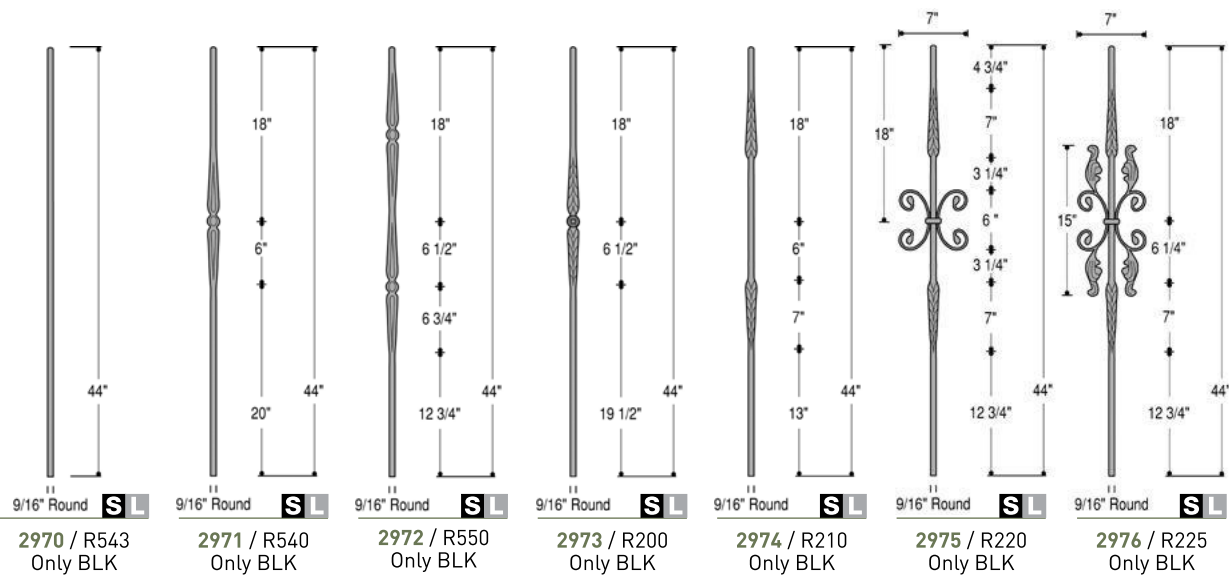

S **SOLID:** A traditional FORGED construction

L **LITE IRON:** HOLLOW CORE design reduces weight while maintaining strength.

P **Matte Phosphate** availability

Wood Species

Alder

Beech

Cherry

Maple

Oak

Poplar

Selected Primed Newels and Balusters available.

Mediterranean

Venetian 5/8" Round

Shown: Detail 2598 Baluster

IRON

Round 1/2"