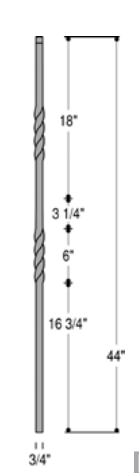

Medallion Balusters have 1/2" square tops.

2930 / M401
Only BLK

2931 / M402
Only BLK

2932 / M408
Only BLK

2933 / M411
Only BLK

IRON

Mega

2850
MEGA-1TW
No AN

2851
MEGA-2TW
No AN

2852
MEGA-1BASK
No AN

2853
MEGA-2BASK
No AN

2855
MEGA-PLA
No AN

2856
MEGA-1KNUC
No AN

Shown: 2852 Baluster, 2853 Baluster, 2392 Flat Shoe.

2857
MEGA-2KNUC
No AN

2881
MEGA-601
No AN

2885
MEGA-501
No AN

Belly

Belly Balusters have 1/2" square tops.

2986
PLA40-BLY
No AN

2987
ITW40-BLY
No AN

2988
1BASK40-BLY
No AN

Knee Wall

Shown: 2685 Knee Wall Scroll, 2555 Baluster, 2350 Rake Collar.