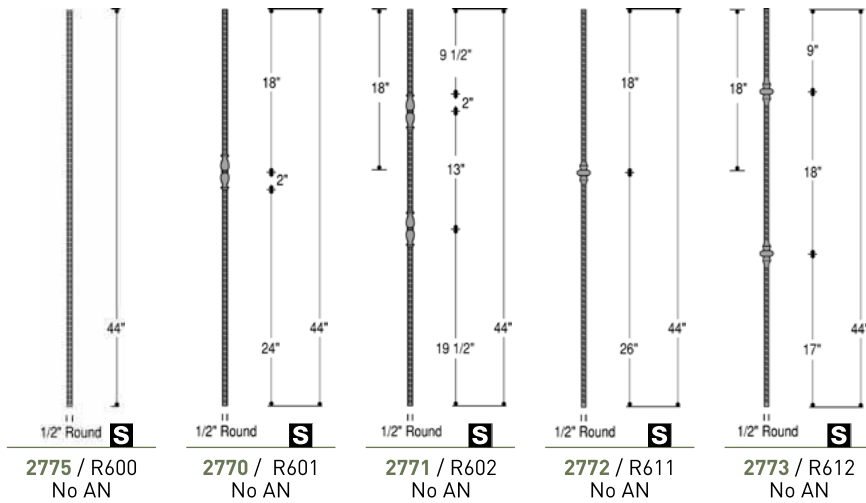

Round 9/16"