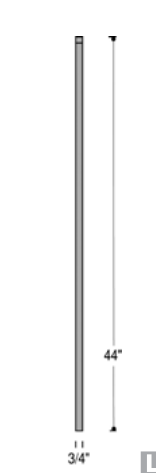

2855
MEGA-PLA
No AN