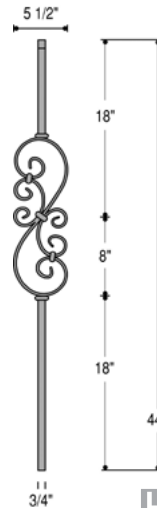

Medallion Balusters have 1/2" square tops.

2930 / M401
Only BLK

2931 / M402
Only BLK

2932 / M408
Only BLK

2933 / M411
Only BLK

IRON

Mega

2850
MEGA-1TW
No AN

2851
MEGA-2TW
No AN

2852
MEGA-1BASK
No AN

2853
MEGA-2BASK
No AN

2855
MEGA-PLA
No AN

2856
MEGA-1KNUC
No AN

Shown: 2852 Baluster, 2853 Baluster, 2392 Flat Shoe.

2857
MEGA-2KNUC
No AN

2881
MEGA-601
No AN

2885
MEGA-501
No AN

Belly

Belly Balusters have 1/2" square tops.

2986
PLA40-BLY
No AN

2987
ITW40-BLY
No AN

2988
1BASK40-BLY
No AN

Knee Wall

Shown: 2685 Knee Wall Scroll, 2555 Baluster, 2350 Rake Collar.