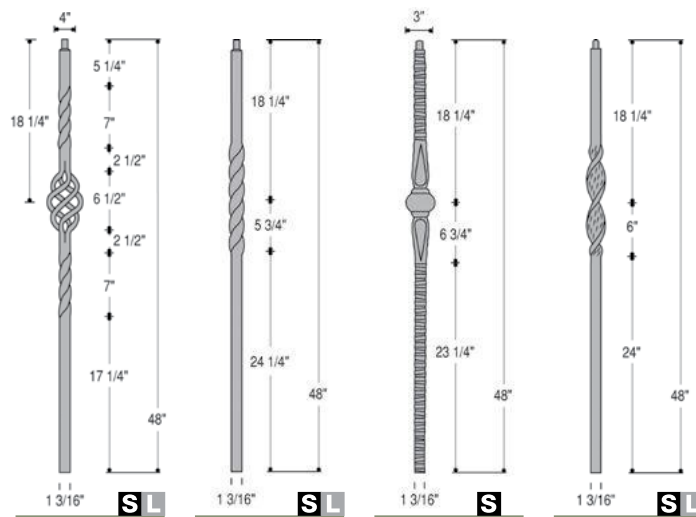

2450 / Newel
NEWL-BASK
All Finishes

2452 / Newel
NEWL-TW
All Finishes

2940 / Newel
NEWL-140
No AN

2942 / Newel
NEWL-RIB
All Finishes