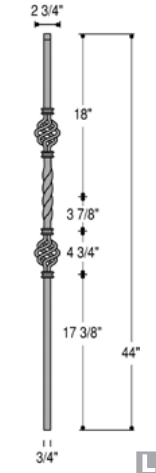

Medallion Balusters have 1/2" square tops.

2930 / M401
Only BLK

2931 / M402
Only BLK

2932 / M408
Only BLK

2933 / M411
Only BLK

IRON

Mega

2850
MEGA-1TW
No AN

2851
MEGA-2TW
No AN

2852
MEGA-1BASK
No AN

2853
MEGA-2BASK
No AN

2855
MEGA-PLA
No AN

2856
MEGA-1KNUC
No AN

Shown: 2852 Baluster, 2853 Baluster, 2392 Flat Shoe.

2857
MEGA-2KNUC
No AN

2881
MEGA-601
No AN

2885
MEGA-501
No AN

Belly

Belly Balusters have 1/2" square tops.

2986
PLA40-BLY
No AN

2987
ITW40-BLY
No AN

2988
1BASK40-BLY
No AN

Knee Wall

Shown: 2685 Knee Wall Scroll, 2555 Baluster, 2350 Rake Collar.