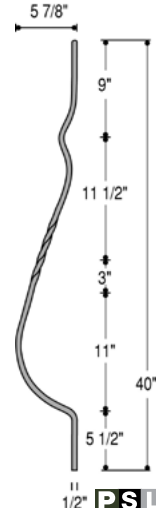

Medallion Balusters have 1/2" square tops.

2930 / M401
Only BLK

2931 / M402
Only BLK

2932 / M408
Only BLK

2933 / M411
Only BLK

IRON

Mega

2850
MEGA-1TW
No AN

2851
MEGA-2TW
No AN

2852
MEGA-1BASK
No AN

2853
MEGA-2BASK
No AN

2855
MEGA-PLA
No AN

2856
MEGA-1KNUC
No AN

Shown: 2852 Baluster, 2853 Baluster, 2392 Flat Shoe.

2857
MEGA-2KNUC
No AN

2881
MEGA-601
No AN

2885
MEGA-501
No AN

Belly

Belly Balusters have 1/2" square tops.

2986
PLA40-BLY
No AN

2987
ITW40-BLY
No AN

2988
1BASK40-BLY
No AN

Knee Wall

Shown: 2685 Knee Wall Scroll, 2555 Baluster, 2350 Rake Collar.