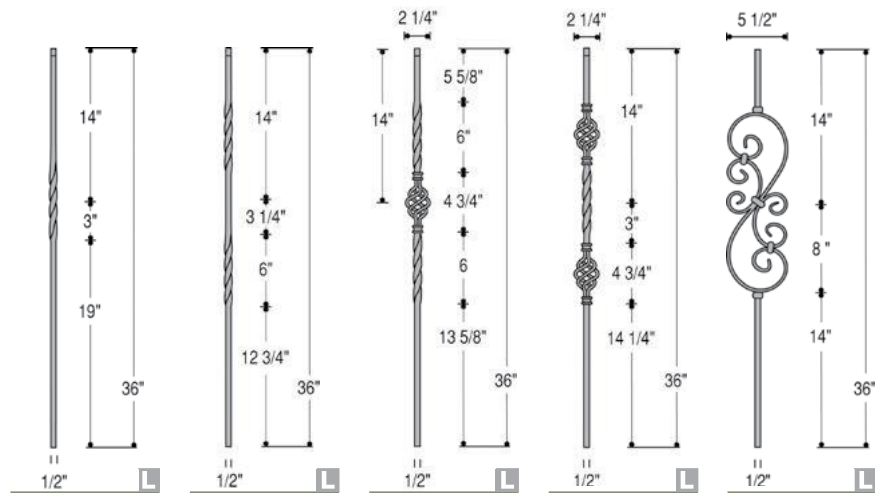

Medallion Balusters have 1/2" square tops.

2930 / M401
Only BLK

2931 / M402
Only BLK

2932 / M408
Only BLK

2933 / M411
Only BLK

IRON

Mega

2850
MEGA-1TW
No AN

2885
MEGA-501
No AN

Belly

Belly Balusters have 1/2" square tops.

2986
PLA40-BLY
No AN

2987
ITW40-BLY
No AN

2988
1BASK40-BLY
No AN

Knee Wall

Shown: 2685 Knee Wall Scroll, 2555 Baluster, 2350 Rake Collar.

2650
KW14-1TW
Only SAT, PC, ORB

2651
KW14-2TW
Only SAT, PC, ORB

2652
KW14-1BASK
Only SAT, PC, ORB

2653
KW14-2BASK
Only SAT, PC, ORB

2685
KW14-M501
Only SAT, PC, ORB

Decorative Panels

Decorative Panels have 1/2" Square Tops